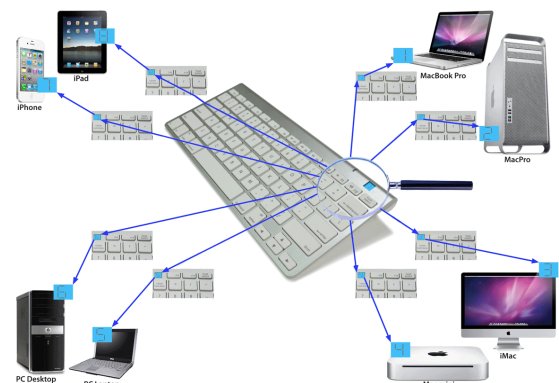

WKB-805A

Portable Desktop Bluetooth Keyboard

Multi-host switchable, register up to 8 hosts

WKB-805A is a portable desktop Bluetooth keyboard with well space for typing. It is an ideal wireless keyboard for using iMac, iPad, iPhone or other Android OS Tablets in between, thanks to its multi-host/ multi-link switchable feature (patented). This compact size keyboard comes equipped with Bluetooth 3.0 technology with rechargeable Lithium battery, scissor-type key mechanism among many other features.

Host select key

You can hold blue "fn" key and press Bluetooth icon on Q, W, E, R, T keys to register/ select different Bluetooth host up to 8 hosts.

* Features and specification are subject to change without notice.