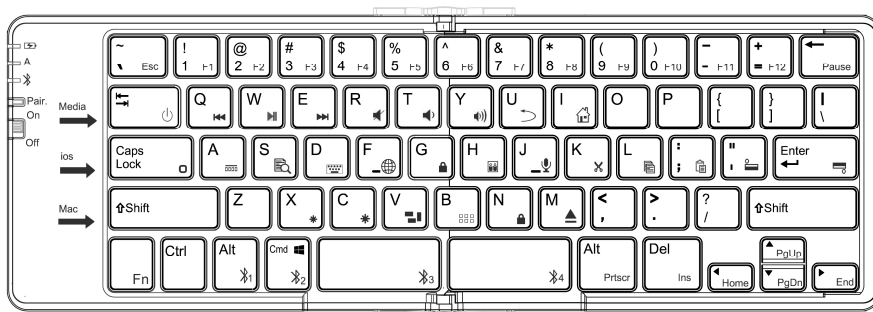

* Features and specification are subject to change without notice.

DIGIMORE
DIGIMORE YOUR LIFE

DIGIMORE ELECTRONICS CO., LTD
10 Fl., No. 61, Yan-Ping S. Rd., Taipei 100, Taiwan
TEL: +886 2 2311 3299 FAX: +886 2 2311 3375
Email: info@capacity-keyboard.com <http://www.capacity-keyboard.com>